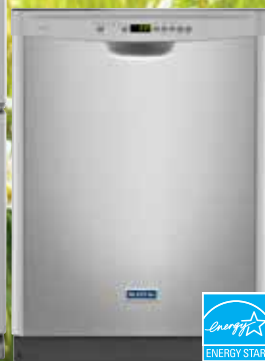

Was \$2,099  
**25 Cu Ft Capacity 36-Inch Wide**  
**French Door Refrigerator**  
 • Fingerprint Resistant Stainless Steel  
 • PowerCold™ Feature  
 • Temperature-Controlled  
 Wide-N-Fresh™ Deli Drawer  
 MF12570FEZ